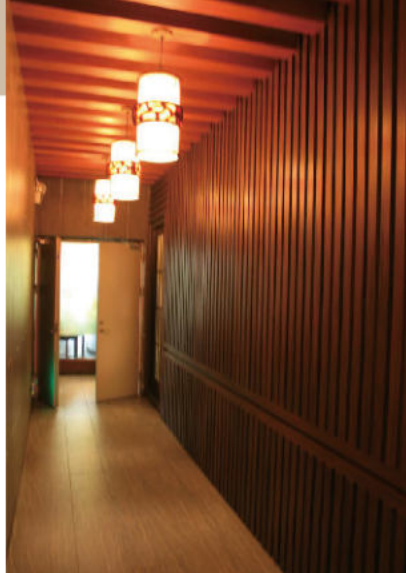

## Indoor Wall Panel

MexyTech indoor wall panel is a special product developed for interior decoration. Light-weighting product, elegant appearance and easy installation are 3 main features of this product. Because of the water-proofing and easy cleaning, our indoor wall panel can be used in offices, hotels, houses, but also in natatoriums, bath room and kitchens, etc.