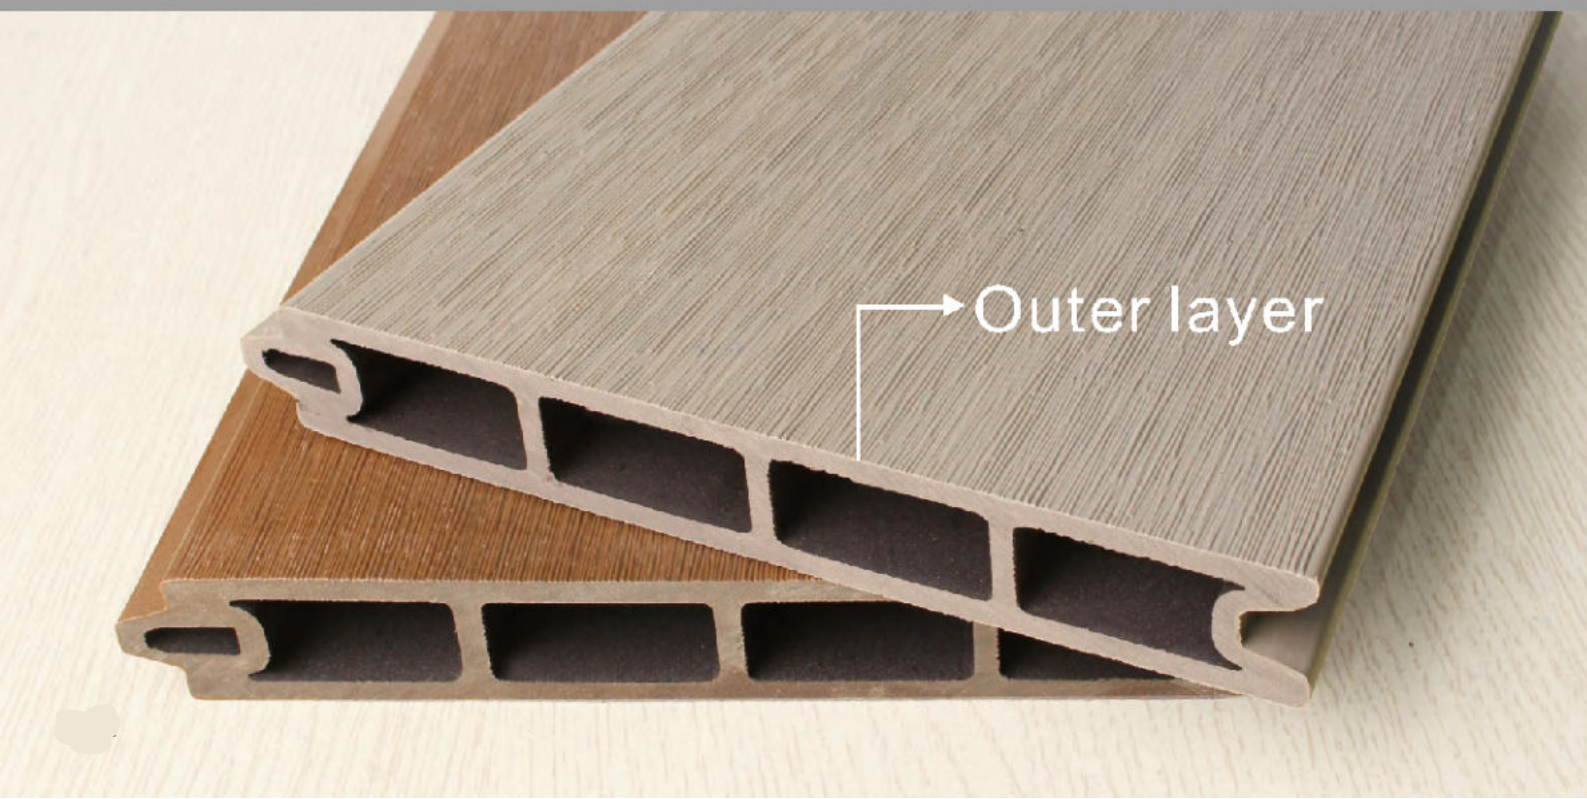

# Suprotect Fence

Outer layer

Excellent UV resistance

Insect resistance - anti termite

Easy cleaning and low maintenance. water-proof and oil-proof

100% Eco & recyclable material