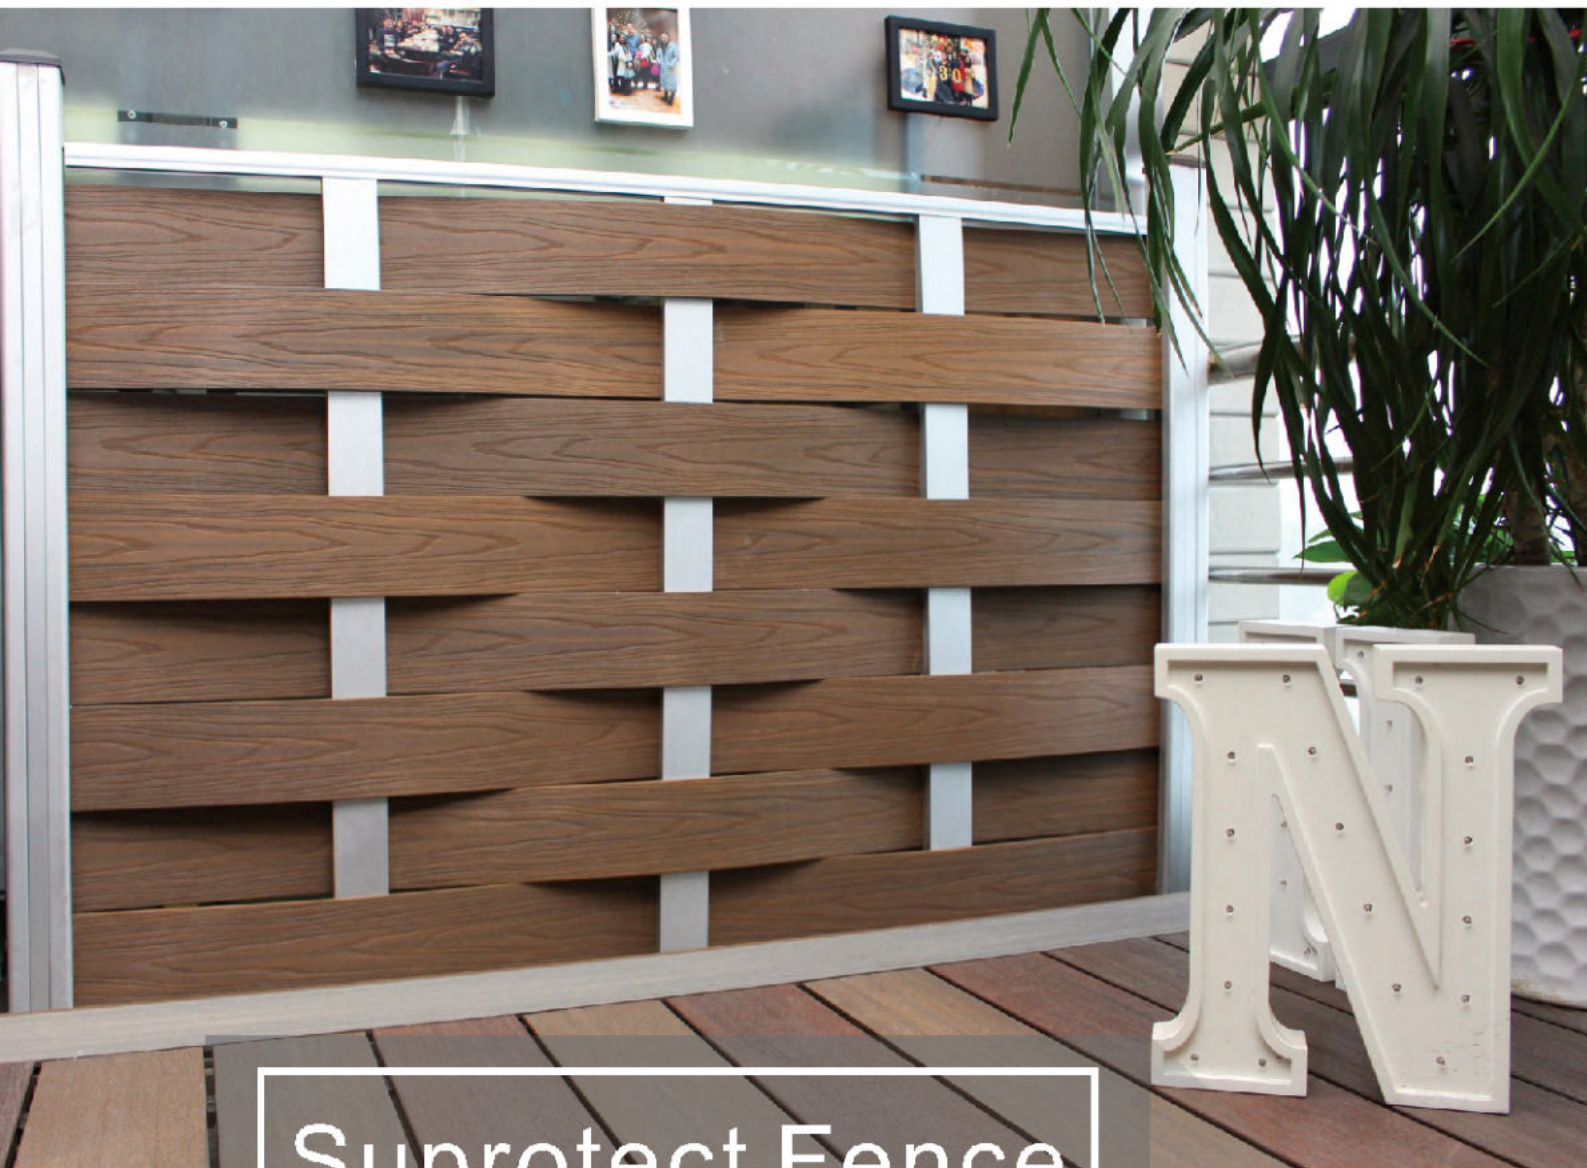

# Suprotect Fence

Outer layer

Excellent UV resistance

Insect resistance - anti termite

Easy cleaning and low maintenance. water-proof and oil-proof

100% Eco & recyclable material